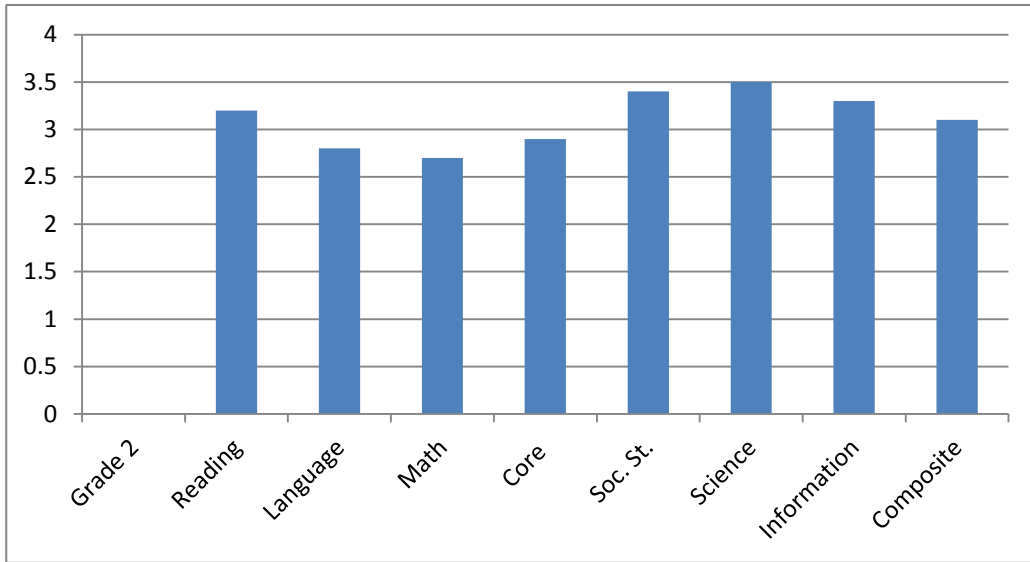

Grade 2	Reading	Language	Math	Core	Soc. St.	Science	Information	Composite
	3.2	2.8	2.7	2.9	3.4	3.5	3.3	3.1

Grade 3	Reading	Language	Math	Core	Soc. St.	Science	Information	Composite
	4.1	3.4	3.8	3.7	4.5	4.2	4	4