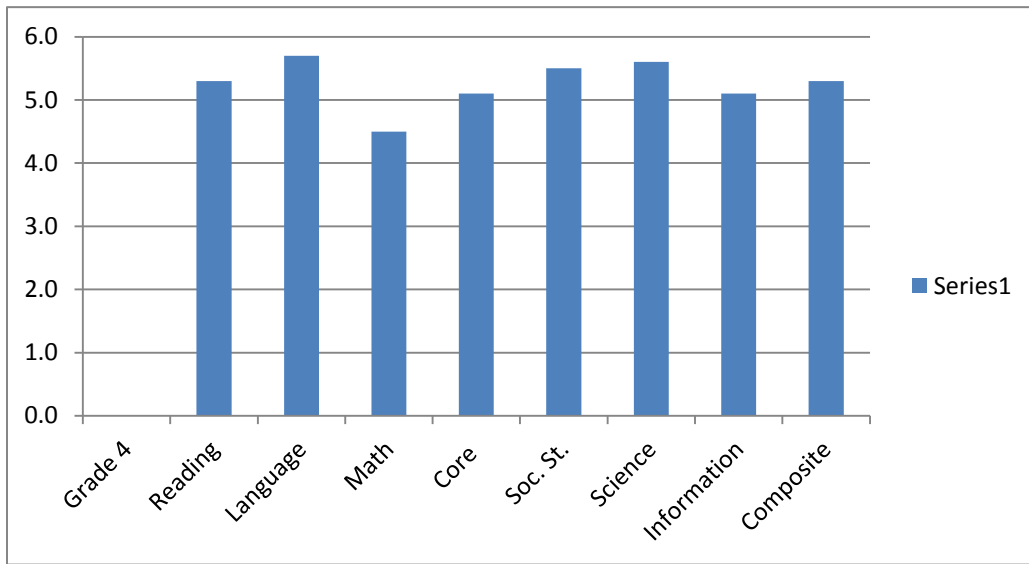

Grade 4	Reading	Language	Math	Core	Soc. St.	Science	Information	Composite
	5.3	5.7	4.5	5.1	5.5	5.6	5.1	5.3