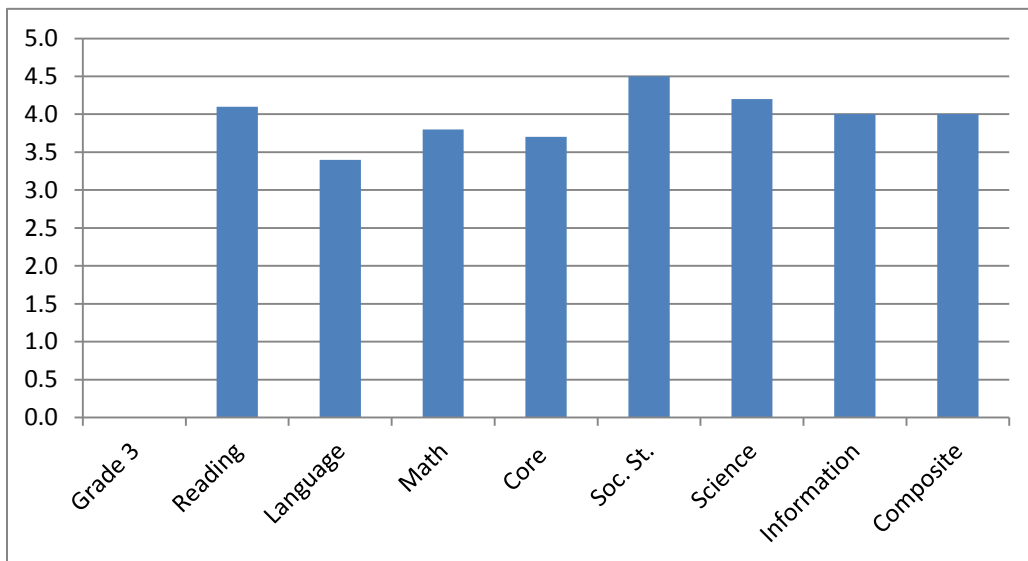

Grade 2	Reading	Language	Math	Core	Soc. St.	Science	Information	Composite
	3.2	2.8	2.7	2.9	3.4	3.5	3.3	3.1

Grade 3	Reading	Language	Math	Core	Soc. St.	Science	Information	Composite
	4.1	3.4	3.8	3.7	4.5	4.2	4	4