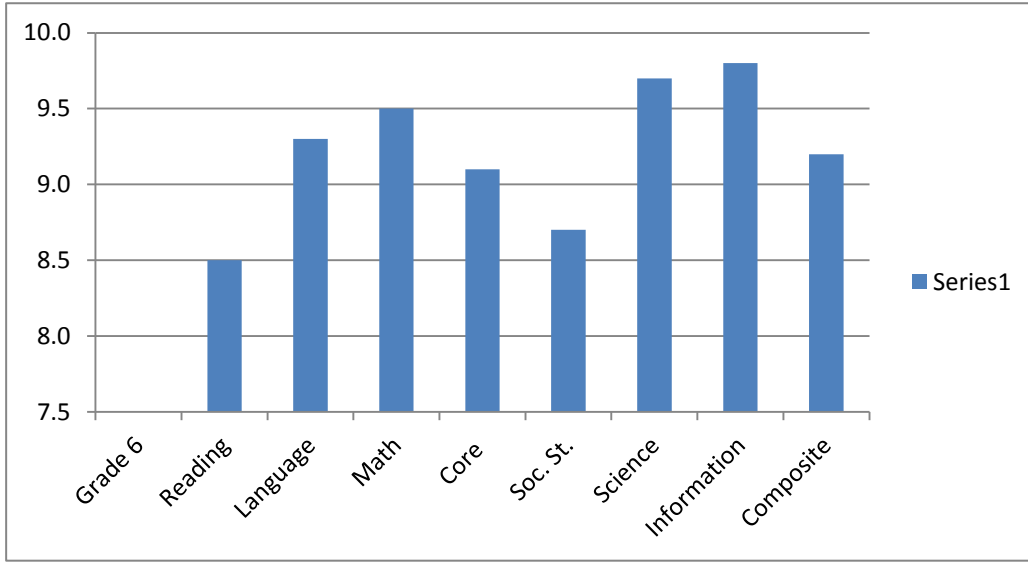

Grade 6	Reading	Language	Math	Core	Soc. St.	Science	Information	Composite
	8.5	9.3	9.5	9.1	8.7	9.7	9.8	9.2

Grade 7	Reading	Language	Math	Core	Soc. St.	Science	Information	Composite
	9.1	9.9	7.6	8.8	10.0	10.1	9.2	9.3