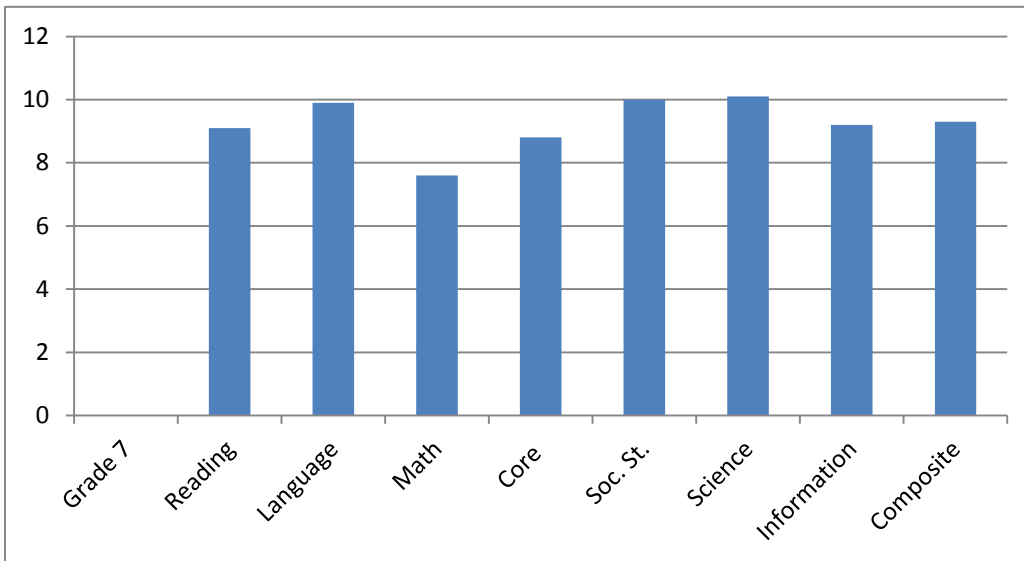

Grade 6	Reading	Language	Math	Core	Soc. St.	Science	Information	Composite
	8.5	9.3	9.5	9.1	8.7	9.7	9.8	9.2

Grade 7	Reading	Language	Math	Core	Soc. St.	Science	Information	Composite
	9.1	9.9	7.6	8.8	10.0	10.1	9.2	9.3